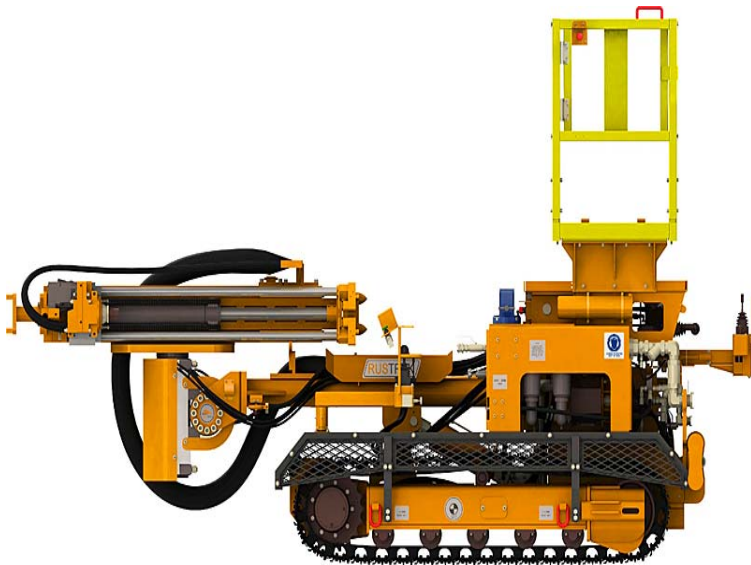

Product Profile

RusTrak – Narrow

Dragon Fly – Secondary Support Expert

The Dragon Fly is an air / hydraulic drill rig. Our upgraded air/hydraulic system will be perfectly matched to endure the toughest of drilling conditions. A geared piston air motor has been installed in the machine. The effective air motor makes certain that the Dragon fly can work in a low air pressure condition.

SPECIFICATIONS

Total weight	6 tonne
Length	4.6 meters
Width	1.31 meters
Height with platform	2.7 meters
Hydraulic system pressure	2900 psi
Mast type	HFX190 / 240 / 280 / 310
Drill motor	2-speed drill motor
Height in tramming position	1.4 meters
Tramming speed	0-1.6 kph
Noise output	85 dba
Power source	Geared piston air motor @16kw
Minimum air pressure	60 psi

Product Profile

RusTrak – Standard

Dragon Fly – Secondary Support Expert

The Dragon Fly is an air / hydraulic drill rig. Our upgraded air/hydraulic system will be perfectly matched to endure the toughest of drilling conditions. A geared piston air motor has been installed in the machine. The effective air motor makes certain that the Dragon fly can work in a low air pressure condition.

SPECIFICATIONS

Total weight	6.4 tonne
Length	4.6 meters
Width	1.6 meters
Height with platform	2.7 meters
Hydraulic system pressure	2900 psi
Mast type	HFX190 / 240 / 280 / 310
Drill motor	2-speed drill motor
Height in tramming position	1.4 meters
Tramming speed	0-1.6 kph
Noise output	85 dba
Power source	Geared piston air motor @16kw
Minimum air pressure	60 psi