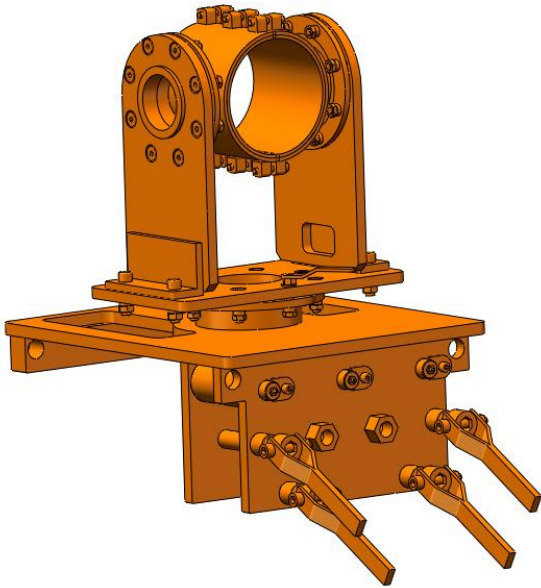

## L/W Face Drilling Mounting Plate

### SPECIFICATIONS

Fixed with LW face drilling	RDR
Travelling Type	Manual on roller
Weight	75kg
Top Plate Rotary	360°
Longitudinal rotation Angle	85°

### What It Can Do

Sit on the back plate of AFC Pad

Traveling along the line

Hold the RDR longwall face bolter to drilling longwall face