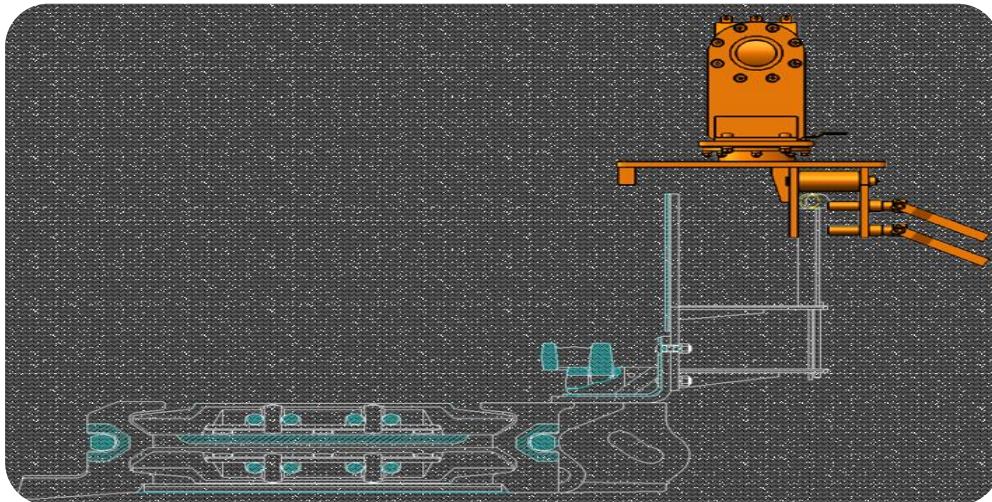

## L/W Face Drilling Mounting Plate

### SPECIFICATIONS

Fixed with LW face drilling	RDR
Travelling Type	Manual on roller
Weight	75kg
Top Plate Rotary	360°
Longitudinal rotation Angle	85°

### What It Can Do

Sit on the back plate of AFC Pad

Traveling along the line

Hold the RDR longwall face bolter to drilling longwall face